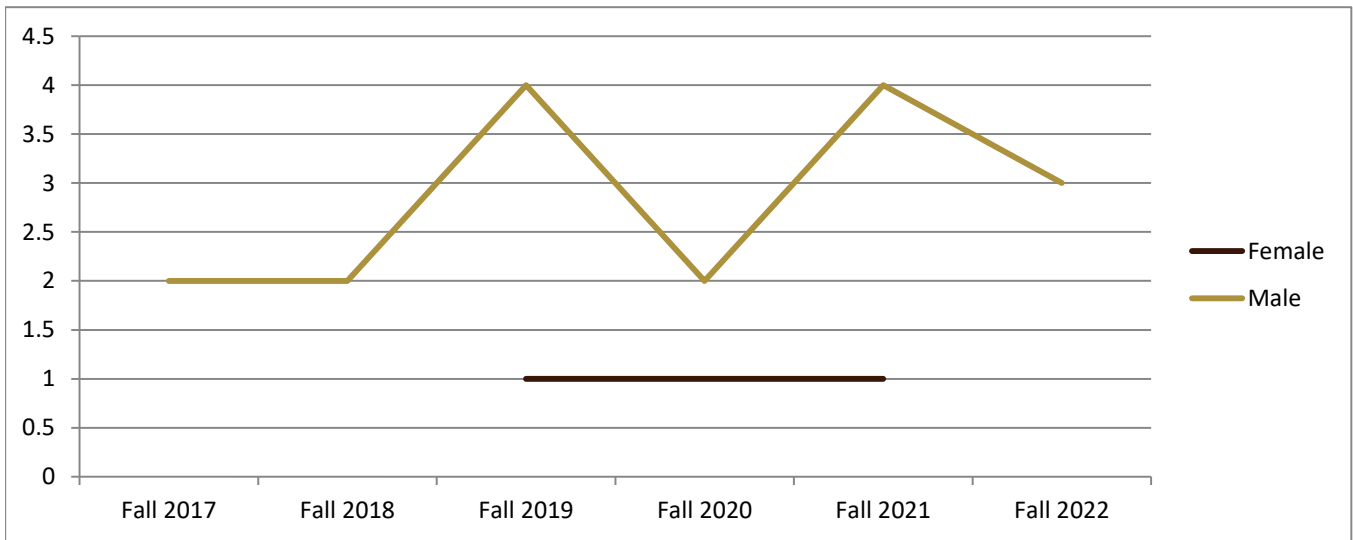

SMSU Public Administration Program Data

Enrolled Minors

Academic Years 2017-18 to 2022-23

Using Fall Semester Data (Fall 2017 to Fall 2022) for Term Specific measures

Enrolled by AY & Term	2018	2019	2020	2021	2022	2023
Fall	2	2	5	3	5	3
Spring	1	3	5	4	4	4
Summer	1	1		2	2	1
Grand Total	4	6	10	9	11	8

SMSU Public Administration Program Data

Enrolled Minors

Academic Years 2017-18 to 2022-23

Using Fall Semester Data (Fall 2017 to Fall 2022) for Term Specific measures

By Gender	Fall 2017	Fall 2018	Fall 2019	Fall 2020	Fall 2021	Fall 2022
Female			1	1	1	
Male	2	2	4	2	4	3
Grand Total	2	2	5	3	5	3

SMSU Public Administration Program Data

Enrolled Minors

Academic Years 2017-18 to 2022-23

Using Fall Semester Data (Fall 2017 to Fall 2022) for Term Specific measures

By Class Level	Fall 2017	Fall 2018	Fall 2019	Fall 2020	Fall 2021	Fall 2022
1 - Freshmen					1	
2 - Sophomore	1				1	1
3 - Junior	1	1	3	1	1	2
4 - Senior		1	2	2	2	
Grand Total	2	2	5	3	5	3