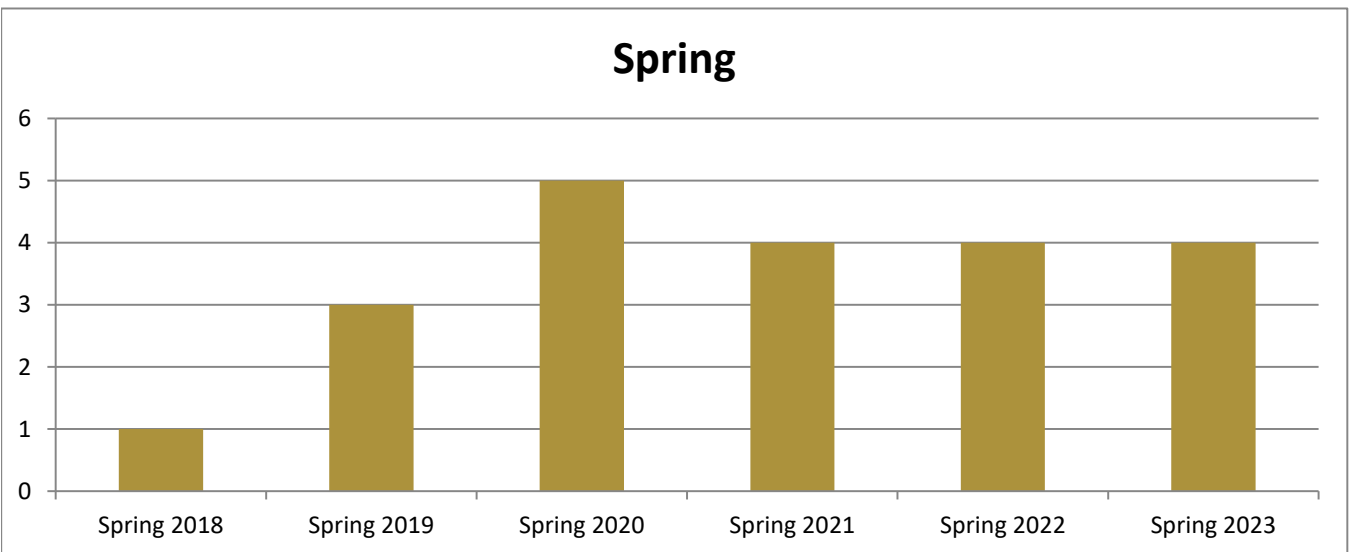

SMSU Public Administration Program Data

Enrolled Minors

Academic Years 2017-18 to 2022-23

Using Fall Semester Data (Fall 2017 to Fall 2022) for Term Specific measures

Enrolled by AY & Term	2018	2019	2020	2021	2022	2023
Fall	2	2	5	3	5	3
Spring	1	3	5	4	4	4
Summer	1	1		2	2	1
Grand Total	4	6	10	9	11	8

SMSU Public Administration Program Data

Enrolled Minors

Academic Years 2017-18 to 2022-23

Using Fall Semester Data (Fall 2017 to Fall 2022) for Term Specific measures

By Gender	Fall 2017	Fall 2018	Fall 2019	Fall 2020	Fall 2021	Fall 2022
Female			1	1	1	
Male	2	2	4	2	4	3
Grand Total	2	2	5	3	5	3