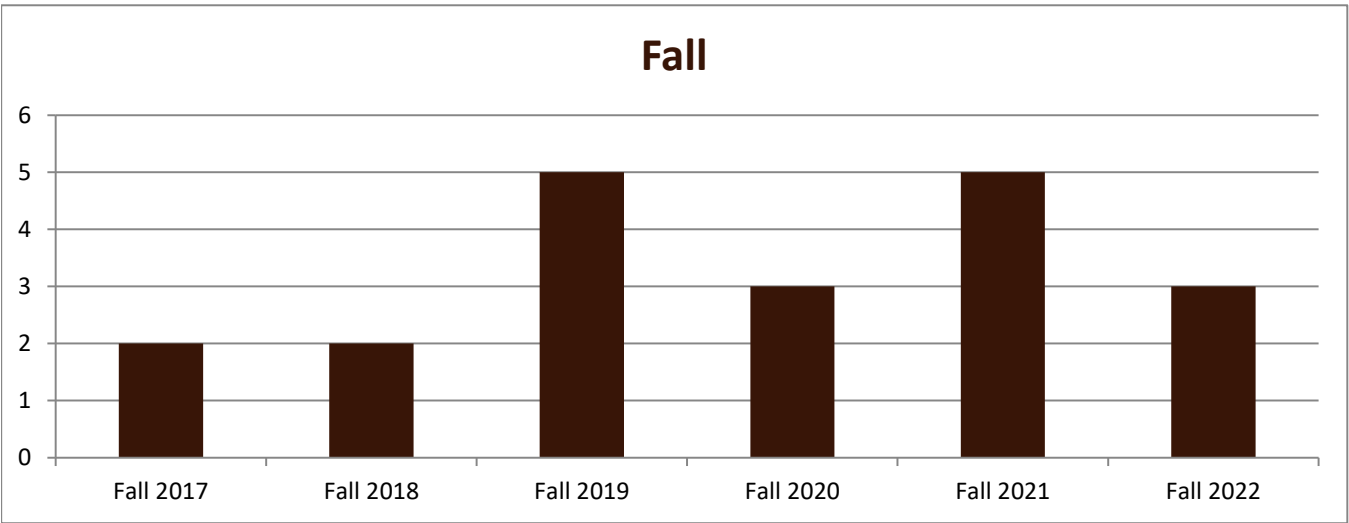

SMSU Public Administration Program Data

Enrolled Minors

Academic Years 2017-18 to 2022-23

Using Fall Semester Data (Fall 2017 to Fall 2022) for Term Specific measures

Enrolled by AY & Term	2018	2019	2020	2021	2022	2023
Fall	2	2	5	3	5	3
Spring	1	3	5	4	4	4
Summer	1	1		2	2	1
Grand Total	4	6	10	9	11	8

SMSU Public Administration Program Data

Enrolled Minors

Academic Years 2017-18 to 2022-23

Using Fall Semester Data (Fall 2017 to Fall 2022) for Term Specific measures

By Gender	Fall 2017	Fall 2018	Fall 2019	Fall 2020	Fall 2021	Fall 2022
Female			1	1	1	
Male	2	2	4	2	4	3
Grand Total	2	2	5	3	5	3